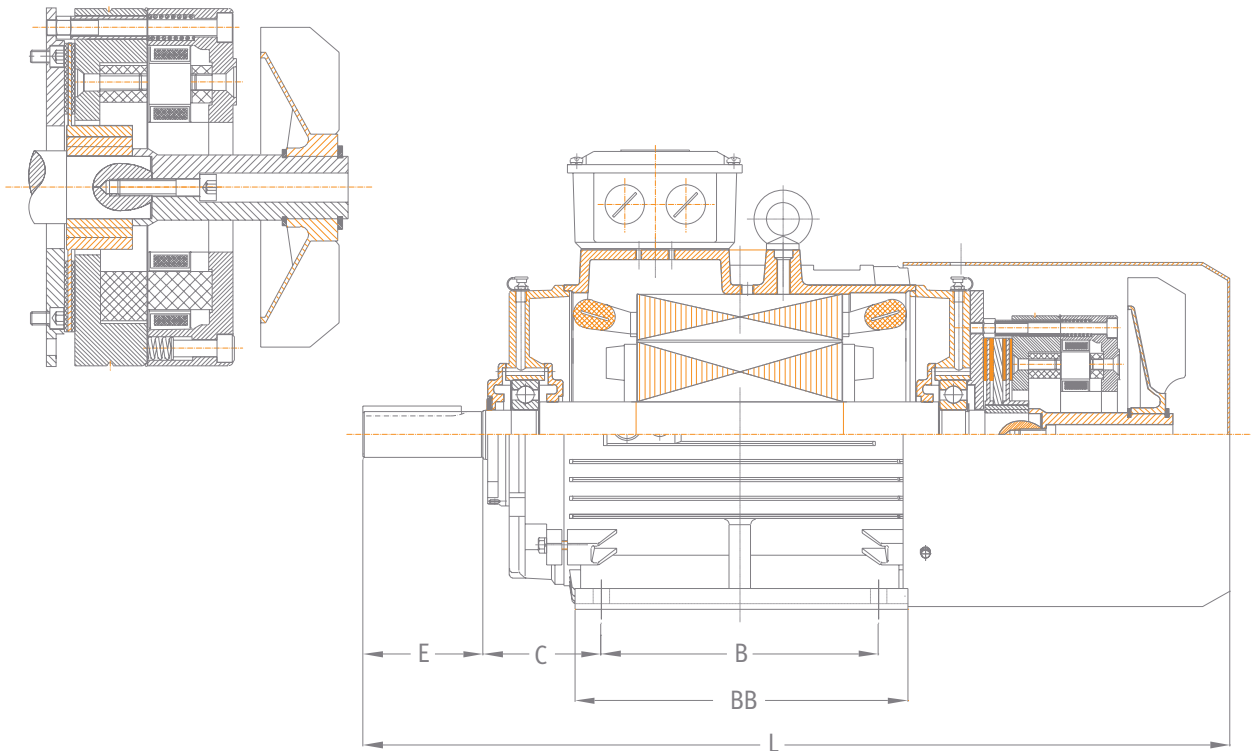

K-series

Dimension sheet

BRAKE KITS FOR K (or AK) SERIES
SIZE 80-250

TYPE	L	BRAKE TYPE	Braking Torque (N.m.)
K80	364	AC4 with kit	20
K90S/L	417/442	AC5 with kit	40
K100	480	AC6 with kit	60
K112	510	AC7 with kit	90
K132S/M	580/618	AC8 Z20 with kit	200
K160M/L	750/794	AC8D	400
K180M/L	864/902	T180D	500
K200L	997	T200D	600
K225S/M-2/M4-8	1052/1047/1077	T200D	600
K250M	1117	K10	500-800